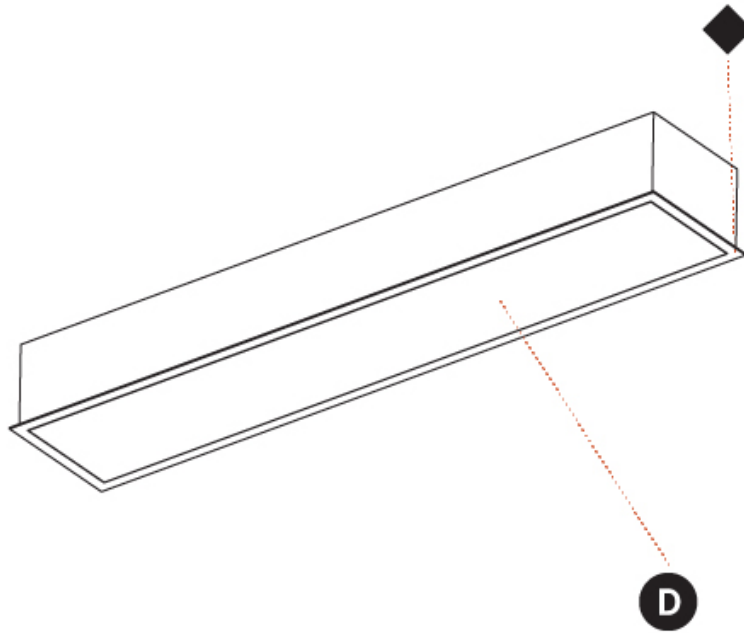

160mm
6 3/16"

1525mm x 220mm
60 1/16" x 8 11/16"

10 - 25mm
3/8" - 1"

PI2 WHITELINE RECESSED

A37559-

PROJECT
TYPE
SPECIFIER
QUANTITY
DATE

PROJECT
TYPE
SPECIFIER
QUANTITY
DATE

PI2 COLOR FINISH CHART