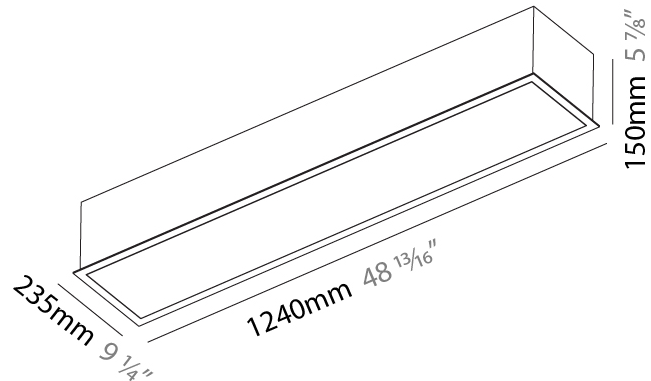

GENERAL

Series: Pi2
Subseries: Pi2 Whiteline
Brand: Prolicht
Division: Architectural
Mounting Type: Recessed
Mounting Location: Ceiling
Subcategory: Ambient

PHYSICAL

Shape: Rectangle
Length (mm): 1240
Length (in): 48 ¹³/₁₆
Width (mm): 235
Width (in): 9 ¹/₄
Depth (mm): 150
Depth (in): 5 ⁷/₈
Ceiling Thickness (mm): 10 / 12.5 / 15 / 25
Ceiling Thickness (in): 3/8 or 1/2 or 9/16 or 1
Min. Recessing Depth (mm): 160
Min. Recessing Depth (in): 6 ⁵/₁₆
Light Distribution: Direct
Weight (kg): 7.65
Weight (lbs): 16.83
Diffuser: PMMA - Opal or Micro-Prism
Fixture Finish: SSR / BKV / CWI / CRY / HAB / UFT / ITA / RUA / FTG / MYG / LOD / PUS / FRO / FUP / KIA / POP / BLS / SPG / MEY / GOH / GUM / CHC / COM / ABZ / JAG / OBR / MOS / ROR
Fixture Material: Aluminum
Cut-out Measurements: 1225mm / 48 1/4" x 220mm / 8 11/16"

ELECTRICAL

Lamp Type: LED (Zhaga Standard)
Total Output Wattage (W): 38
Dimming: Tri-Mode (Non-Dimming and Phase Dimming (120Vac only) and 0-10V Dimming)
Driver Included: Yes
Driver Location: Integrated
Driver Type: Constant Current - Universal
Driver Class: Class 2
Input Voltage (V): 120 - 277
Constant Current (MA): 500

LED

Color Temperature (°K): 3000 / 3500 / 4000
Max. Delivered Lumen (lm): 2860 / 3077 / 3140
CRI: >80 CRI
Efficiency (%): 0.539
Lamp Life (hrs): 50000

OPTICAL

RATINGS AND CERTIFICATIONS

Certified By: Certified for North American Standards
IP rating: IP20